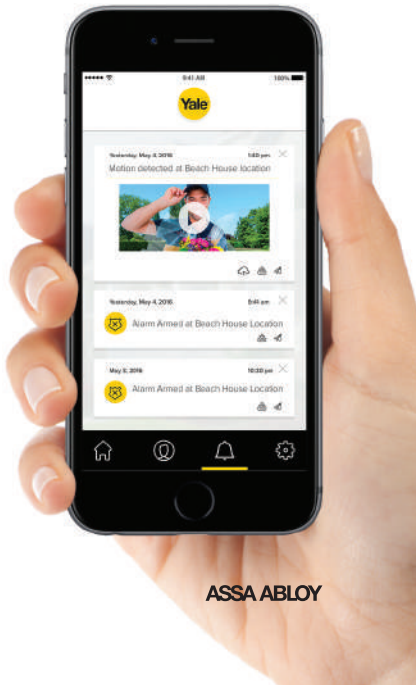

Look Door Viewer with WiFi

Answer Your Door. Anywhere. Anytime.

Yale Look App

See and speak to whoever's at your door, from anywhere, using your smartphone.

YRV-WI-619

An ASSA ABLOY Group brand

ASSA ABLOY

Look Door Viewer

with WiFi

Get the Real View

Take a look and see who's there with live video, and engage in two-way communication to let your visitor know when you'll be back.

See Visitor History

Scroll through a timeline feed of all the recent activity from your front door. Photos and images save to the Micro SD card with no fees.

Simple Installation

Just one 14mm hole and a screwdriver is all it takes to mount Look.

Color Monitor

With a wide angle view, the monitor can be easily seen by any age.

Micro SD Card

Stores thousands of images and videos without monthly fees.

Display Button

Take a look outside by pressing the easy to reach button.