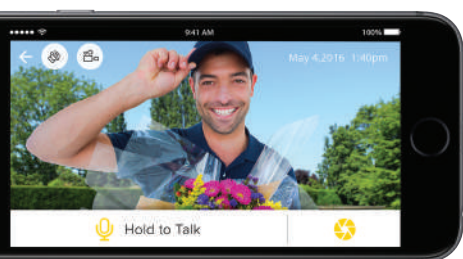

Look Door Viewer with WiFi

Answer Your Door. Anywhere. Anytime.

Yale Look App

See and speak to whoever's at your door, from anywhere, using your smartphone.

YRV-WI-619

An ASSA ABLOY Group brand

ASSA ABLOY

Look Door Viewer

with WiFi

Get the Real View

Take a look and see who's there with live video, and engage in two-way communication to let your visitor know when you'll be back.

See Visitor History

Scroll through a timeline feed of all the recent activity from your front door. Photos and images save to the Micro SD card with no fees.

Simple Installation

Just one 14mm hole and a screwdriver is all it takes to mount Look.

Color Monitor

With a wide angle view, the monitor can be easily seen by any age.

Micro SD Card

Stores thousands of images and videos without monthly fees.

Display Button

Take a look outside by pressing the easy to reach button.